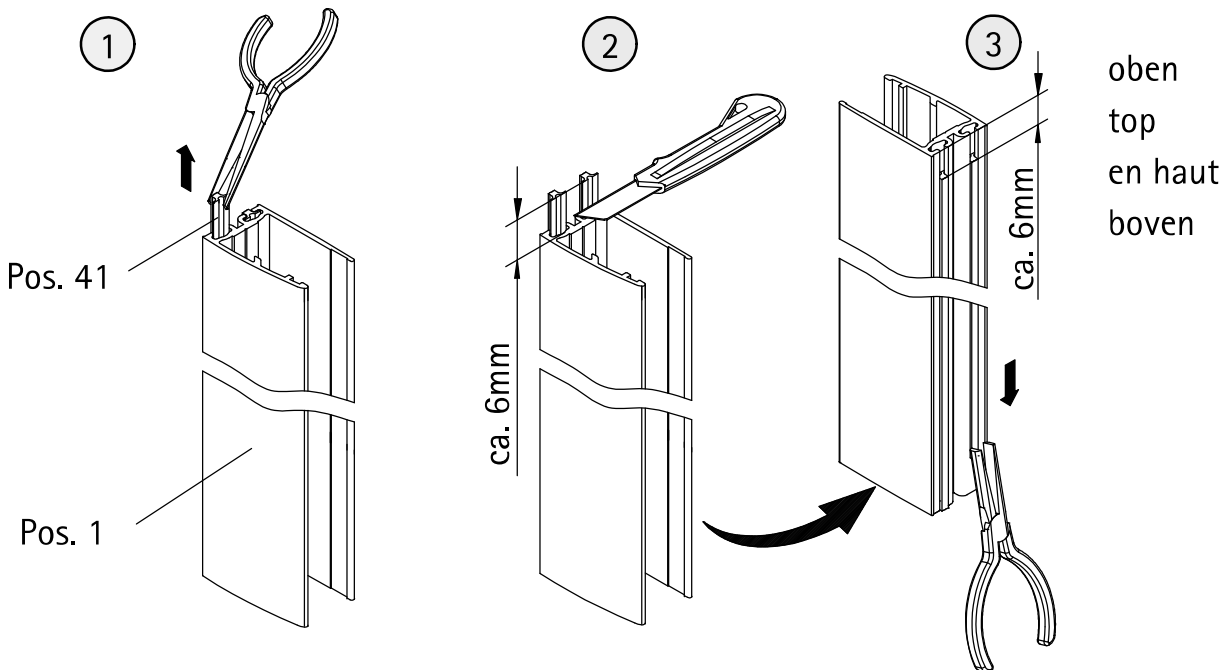

1. 2
2. **D** Als ersten Schritt bitte die Bürstendichtung ca. 6mm aus dem Profil herausziehen, kürzen und wieder einziehen. Oben soll ein Freiraum von ca. 6mm entstehen, der für die Abdeckkappen benötigt wird
   - **GB** Firstly pull the brush seal ca 6 mm out of the profile, cut it and insert it again. At the top should be a free space of ca 6 mm, which is needed for the caps.
   - **F** Retirez environ 6 mm du joint à brosse en haut du profilé. Coupez et renfoncez. Vous devriez alors avoir un petit espace de 6 mm en haut de profilé qui vous permettra de mettre les caches.
   - **NL** Als eerste stap de borsteldichtung ca. 6mm. Uit het profiel trekken, inkorten en er weer intrekken. Bovenkant moet een vrije ruimte blijven van ca. 6mm. Welke nodig is voor de afdekkappen.